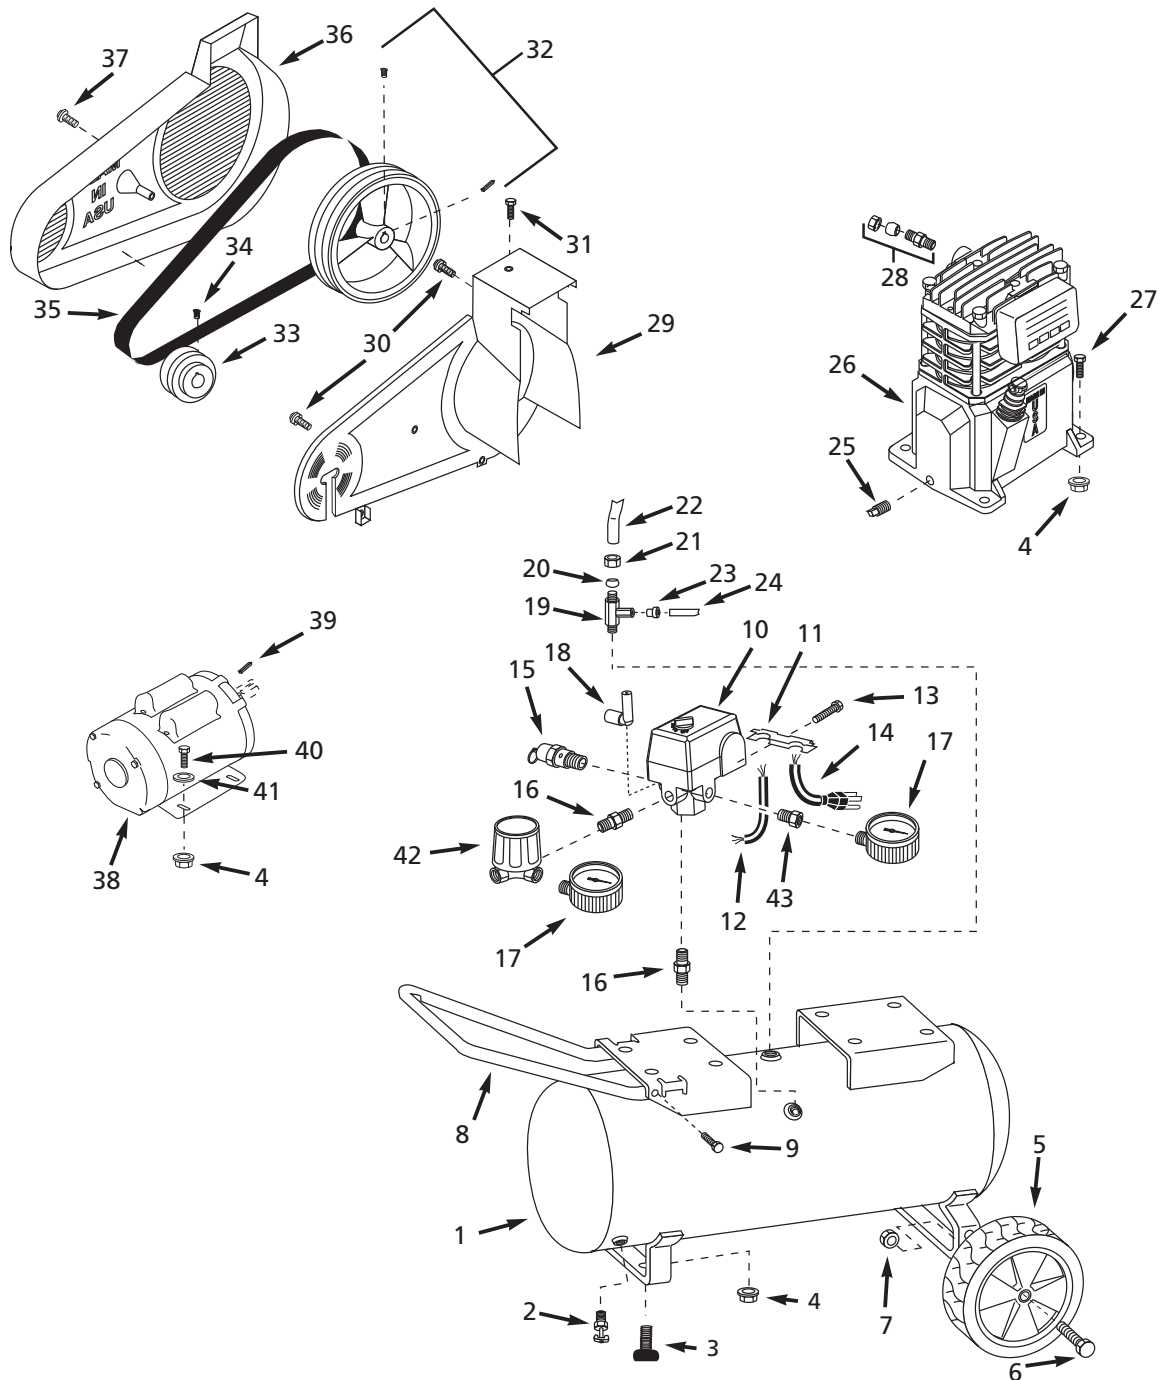

Portable Air Compressors

Compressores de Ar Portáteis

Compresores de Aire Portátiles

Replacement Parts List
Manual de Peças
Lista de Repuestos

VX400200, VX401100, VX402700, VX821203, VX831704

For Replacement Parts or Technical Assistance, Call 1-800-543-6400

Please provide following information:

- Model number
- Serial number (if any)
- Part description and number as shown in parts list

Address any correspondence to:

Campbell Hausfeld
Attn: Customer Service
100 Production Drive
Harrison, OH 45030 U.S.A.

Replacement Parts List

Ref. No.	Description	Part Numbers for models:			Qty.
		VX821203	VX831704	VX400200 VX401100 VX402700	
1	Tank - 15 gallons	--	AR053500CG	AR053500CG	1
	Tank - 20 gallons	AR044800CG	--	AR044800CG	1
2	Drain cock	D-1403	D-1403	D-1403	1
3	Foot	ST162600AV	ST162600AV	ST162600AV	2
4	5/16" - 18 Locknut	ST146001AV	ST146001AV	ST146001AV	10
5	Wheel	WA004000AV	WA003900AV	WA003900AV	2
6	Axle bolt	ST033400AV	ST033400AV	ST033400AV	2
7	Hex keps nut	ST033500AV	ST033500AV	ST033500AV	2
8	Handle	HL001801BH	HL001801BH	HL001801BH	1
9	Handle screw	ST073236AV	ST073236AV	ST073236AV	1
10	Pressure switch	CW208700AV	CW208700AV	CW209000AV	1
11	Strain relief	CW209600AV	CW209600AV	CW209500AV	1
12	Motor cord	EC012400AV	EC012400AV	EC012800AV	1
13	Strain relief screw	ST209800AV	ST209800AV	ST209800AV	1
14	Power cord	EC012500AV	EC012500AV	EC012601AV	1
15	ASME Safety valve	V-215100AV	V-215100AV	V-215105AV	1
16	1/4" Nipple	HF002401AV	HF002401AV	HF002401AV	2
17	Outlet pressure gauge	GA016306AV	GA016306AV	GA016306AV	2
18	Unloader valve	CW210001AV	CW210001AV	CW210001AV	1
19	Check valve	CV221502AJ	CV221502AJ	CV221502AJ	1
20	Ferrule	ST085200AV	ST085200AV	ST085200AV	1
21	Compression nut	ST033001AV	ST033001AV	ST033001AV	1
22	Discharge tube	VT035900AP	VT046100AP	VT035900AP	1
23	Push-in fitting	ST081301AV	ST081301AV	ST081301AV	1
24	Unloader tube	ST117801AV	ST117801AV	ST117801AV	1
25	1/8" - 27 Oil drain plug	ST022300AV	ST022300AV	ST022300AV	1
26	Pump	VT470000KB	VT470000KB	VT480000AV	1
27	5/16" - 18 Hex head bolt	ST012800AV	ST016000AV	ST016000AV	4
28	Compression connector assembly	ST018300AV	ST018300AV	ST018300AV	1
29	Belt guard (back)	BG217902AV	BG217902AV	BG217902AV	1
30	#10 - 24 x 5/16" Self-tapping screw	ST073278AV	ST073278AV	ST073278AV	3
31	5mm x 31 mm Self-tapping screw	ST073269AV	ST073269AV	ST073269AV	1
32	Flywheel	PU015900AJ	PU015900AJ	PU015900AJ	1
33	Pulley	PU015300AV	PU012700AV	PU015200AV	1
34	1/4" - 20 x 1/2" Setscrew	ST012200AV	ST012200AV	ST012200AV	1
35	Belt	BT023200AV	BT020400AV	BT020400AV	1
36	Belt guard (front)	BG217800AV	BG217800AV	BG217800AV	1
37	Plascrew	ST058502AV	ST058502AV	ST058502AV	1
38	Electric Motor	MC049401AV	MC014602AV	MC015502SJ	1
39	3/16" sq. x 1-1/4" Key	KE000903AV	KE000903AV	KE000903AV	1
40	5/16" - 18 Hex head bolt	ST016000AV	ST070692AV	ST070692AV	4
41	5/16" Washer	ST011200AV	ST011200AV	ST011200AV	4
42	Regulator	RE300000AJ	RE300000AJ	RE300000AJ	1
43	1/4" x 1/8" Reducer	ST071407AV	ST071407AV	ST071407AV	1
44	▲ Warning Decal, 3 pieces	DK747600AV	DK747600AV	DK747600AV	1
45	▲ Inspection port reducer 1-1/2" x 1/4"	PG150008AV	--	--	2
	Inspection port reducer 3/4" x 1/4"	--	ST151001AV	ST151001AV	2
46	▲ Inspection port o-ring	ST070191AV	--	--	2
▲	Not shown